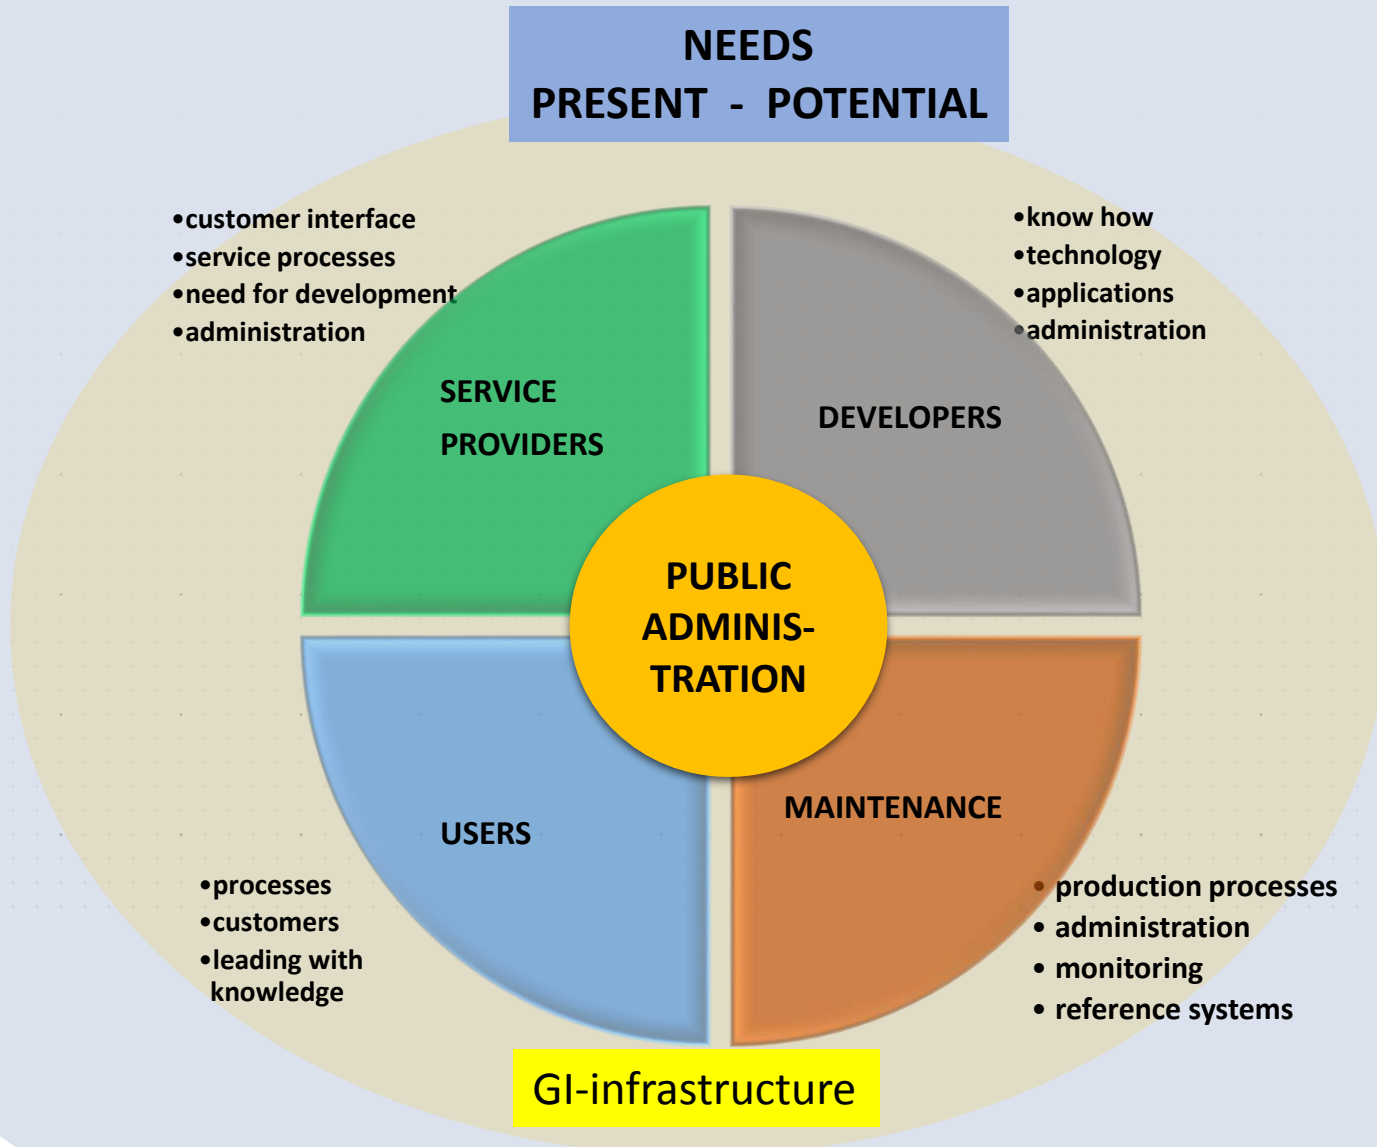

Where Did the Idea Come from?

- The effect and importance had been discussed in the NLS since some years.
- The Ministry of Agriculture and Forestry endorsed the idea and prepared it for wider discussion.
- The idea of such a report gained support and the process was started in 2017.

The Goals of the Report

A vision of spatial data functions in public administration

1. The opinions of those who produce, use and refine spatial data on how the Spatial Data Infrastructure in Finland should look at its best.
2. In addition to the full picture, what the public administration's part in the whole vision should be.
3. A view on how the public administration's part should be put into practice.

Timescale, about 8 years.

POINTS OF VIEW

International GI-infrastructure

Phases of the Project 1

Phases of the Project 2

Discussions, meetings, seminars, work shops, inquiries
co-operation with other ongoing projects

Everything Will Be Considered

Execution

- Co-operation with other ongoing projects
- Project aims at realizing the goals of the digitalization program of the government within the GI field
- During the analysis phase it will be decided if the final report will be
 - description of the target situation
 - implementation plan