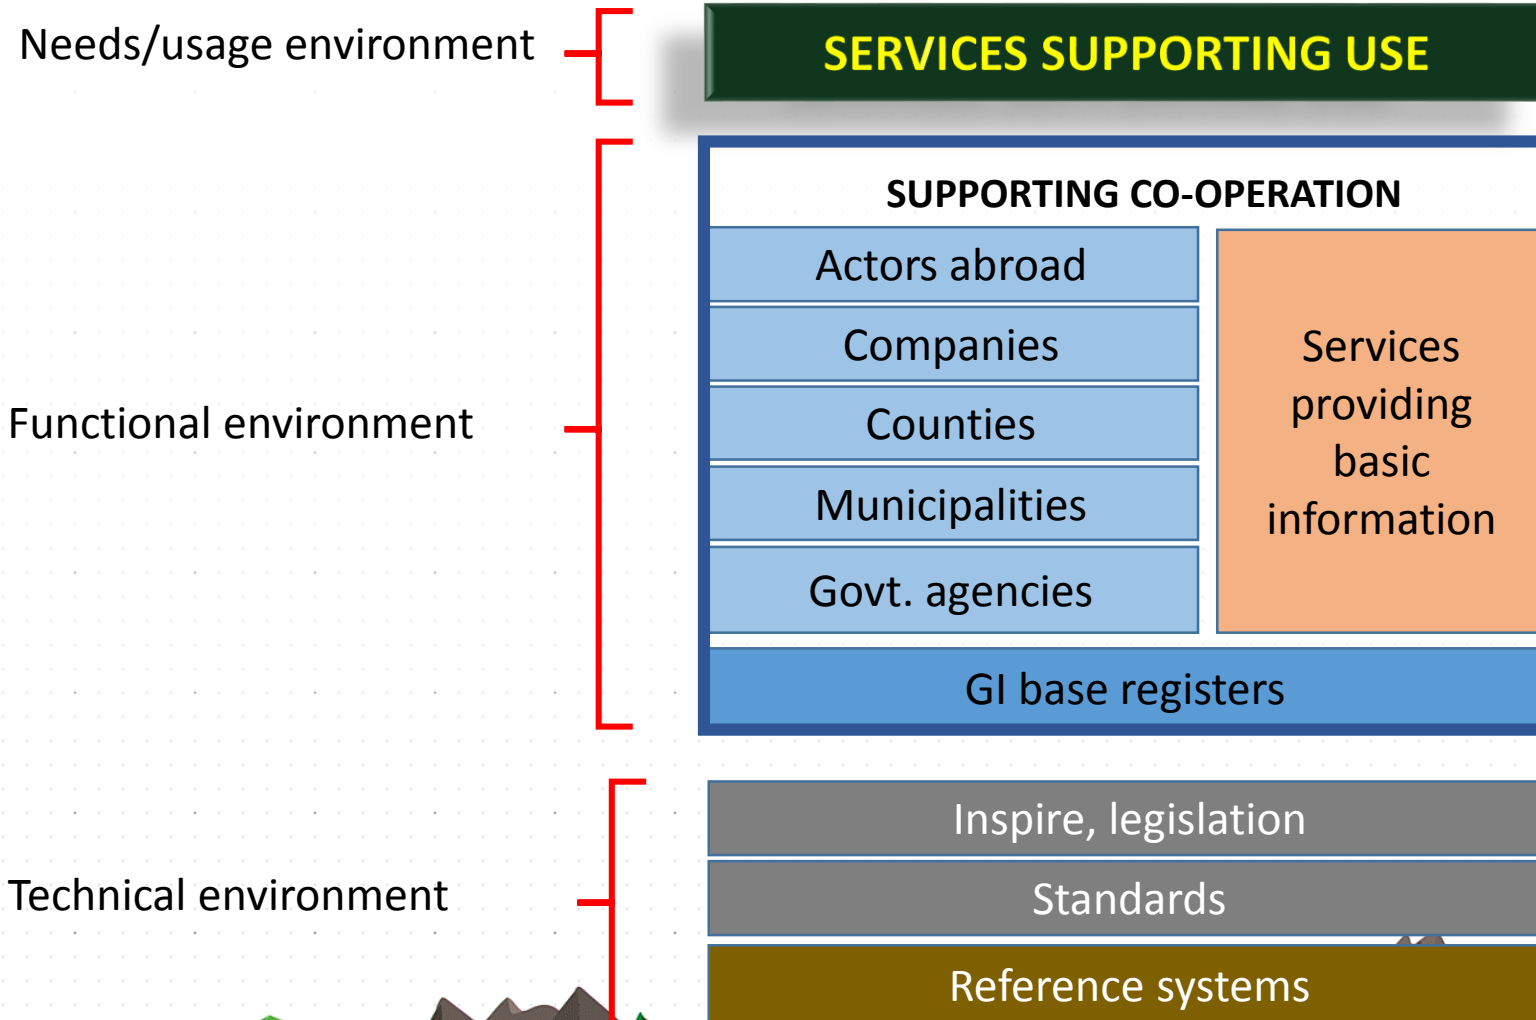

Timescale, about 8 years.

POINTS OF VIEW

International GI-infrastructure

Phases of the Project 1

Phases of the Project 2

Discussions, meetings, seminars, work shops, inquiries
co-operation with other ongoing projects

Everything Will Be Considered

Execution

- Co-operation with other ongoing projects
- Project aims at realizing the goals of the digitalization program of the government within the GI field
- During the analysis phase it will be decided if the final report will be
 - description of the target situation
 - implementation plan

Preliminary goal to hand over the report to the Parliament in spring 2018

Actors

Strategic Steering Group

- National Land Survey (Chair)
- Ministry of Agriculture and Forestry
- Ministry of Finance
- Ministry of Interior
- Ministry of Economic Affairs and Employment
- Association of Finnish Local and Regional Authorities
- Ministry of Environment
- Ministry of Social Affairs and Health
- Ministry of Transport and Communications
- Ministry of Defense