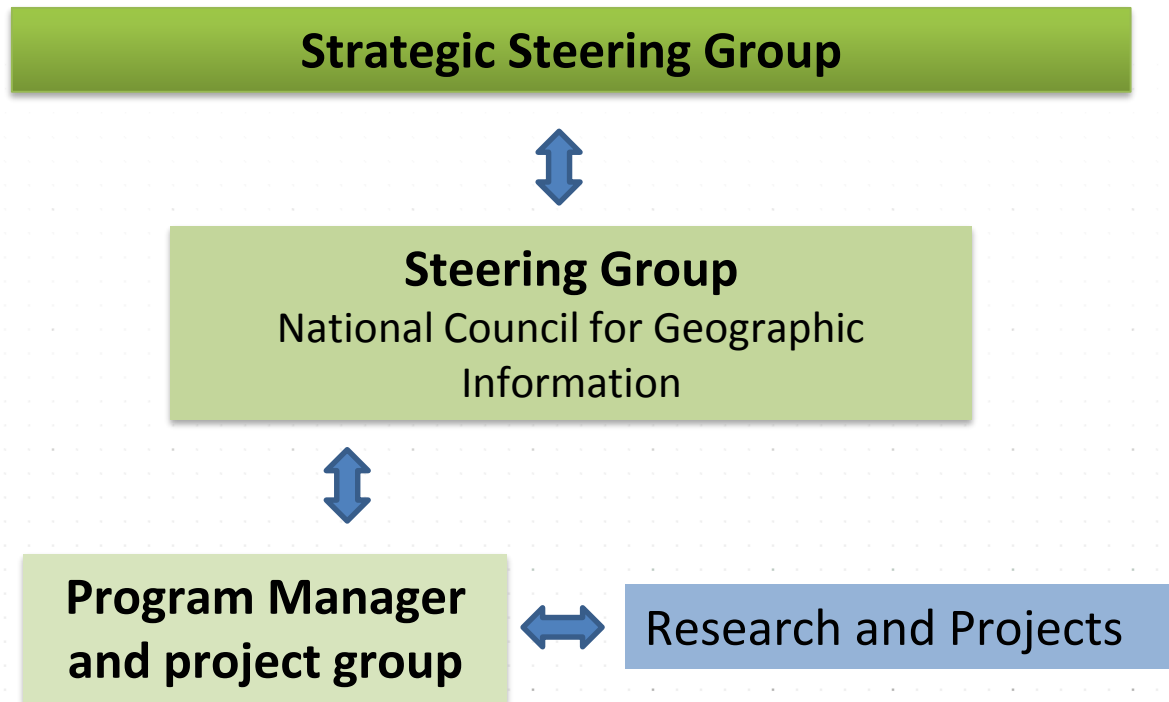

Timescale, about 8 years.

POINTS OF VIEW

International GI-infrastructure

Phases of the Project 1

Phases of the Project 2

Discussions, meetings, seminars, work shops, inquiries
co-operation with other ongoing projects

Everything Will Be Considered

Execution

- Co-operation with other ongoing projects
- Project aims at realizing the goals of the digitalization program of the government within the GI field
- During the analysis phase it will be decided if the final report will be
 - description of the target situation
 - implementation plan

Preliminary goal to hand over the report to the Parliament in spring 2018

Actors

Strategic Steering Group

- National Land Survey (Chair)
- Ministry of Agriculture and Forestry
- Ministry of Finance
- Ministry of Interior
- Ministry of Economic Affairs and Employment
- Association of Finnish Local and Regional Authorities
- Ministry of Environment
- Ministry of Social Affairs and Health
- Ministry of Transport and Communications
- Ministry of Defense